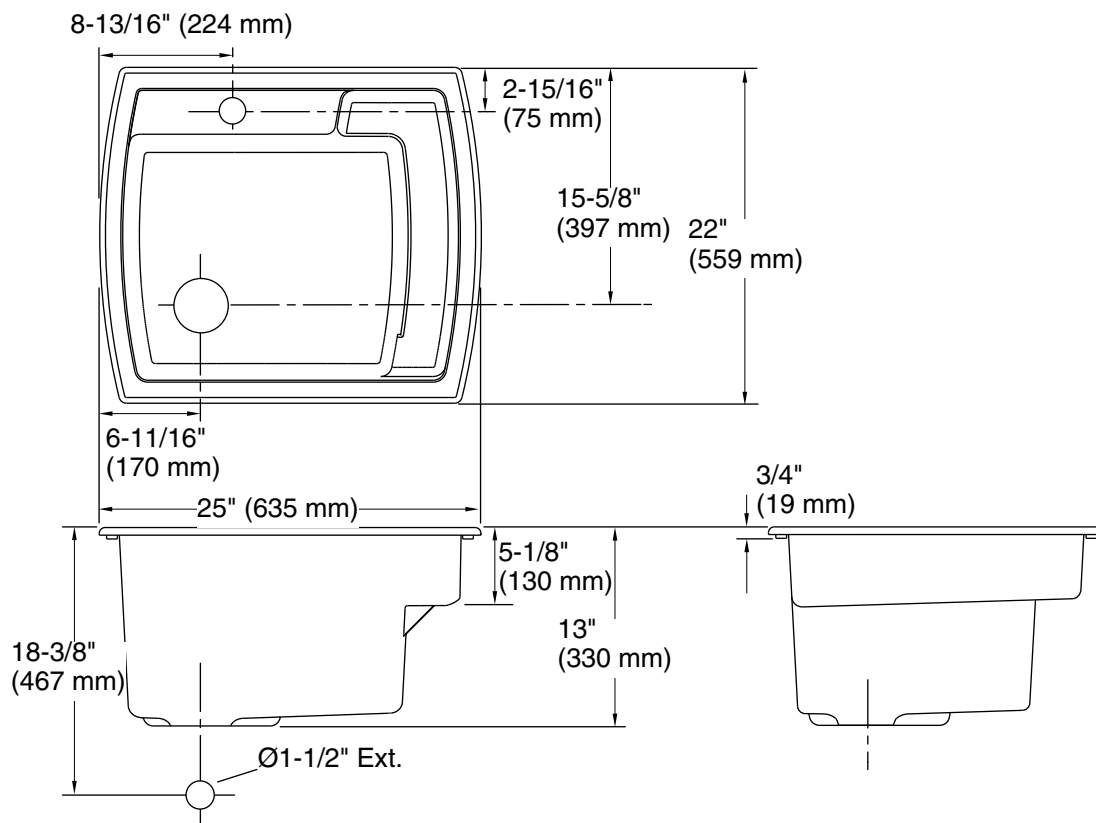

Features

- One hole predrilled and two additional locations marked on the sink to create additional holes if needed.
- 12-1/4" depth.

Material

- Made from solid Vikrell® material for strength, durability, and lasting beauty.

Color Code Description

	0	White
---	---	-------

Technical Information

All product dimensions are nominal.

Bowl configuration:	Single
Installation:	Top-mount, Undermount
Bowl area (Only):	Length: 22" (559 mm) Width: 16" (406 mm) Bowl depth: 12-1/4" (311 mm) Water depth: 12-1/4" (311 mm)
Number of deck holes:	3
Faucet hole(s):	1-3/8" (35 mm)
Drain hole:	3-1/2" (89 mm)
Template:	1148620-7, required, included